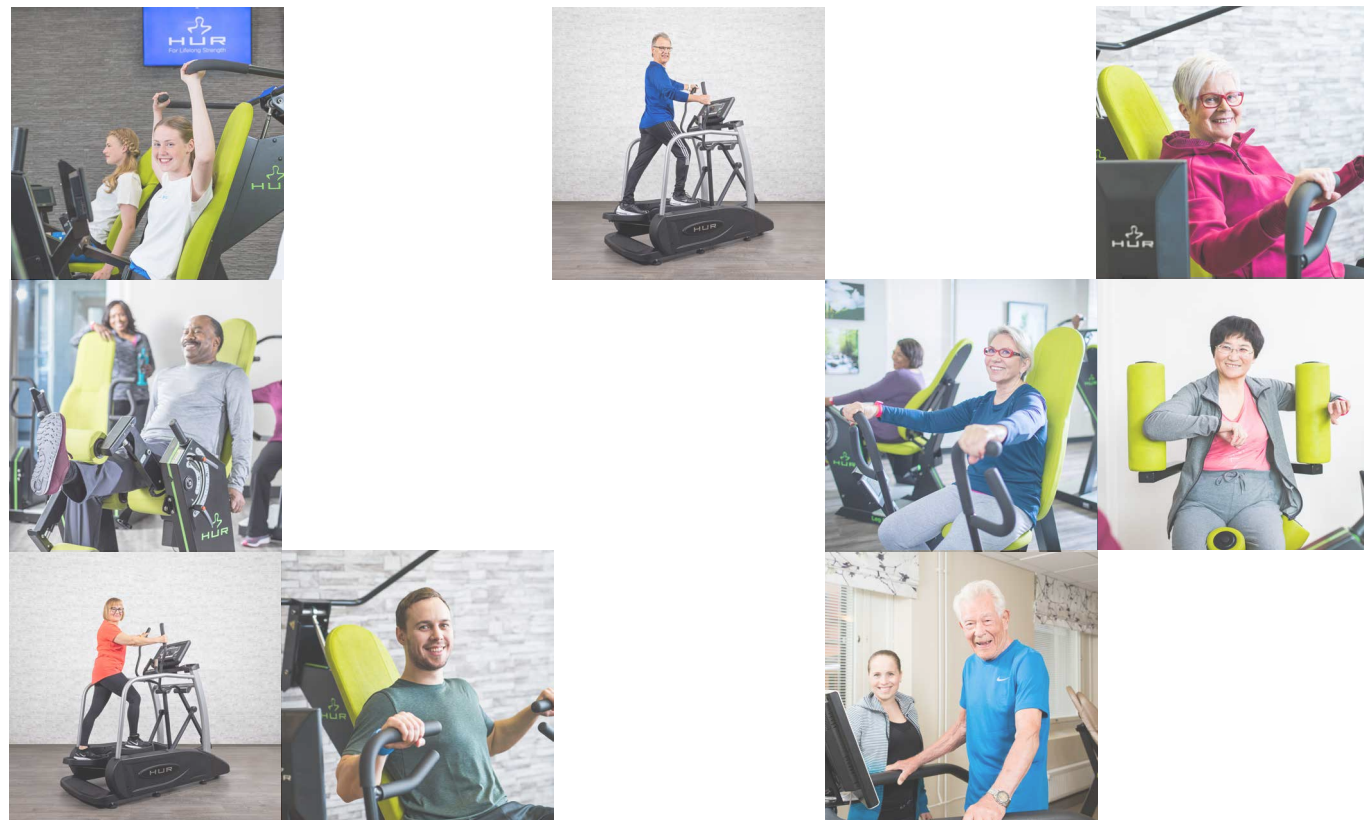

PEOPLE OF **DIFFERENT AGES AND ABILITIES** WORLDWIDE ARE #POWEREDBYHUR