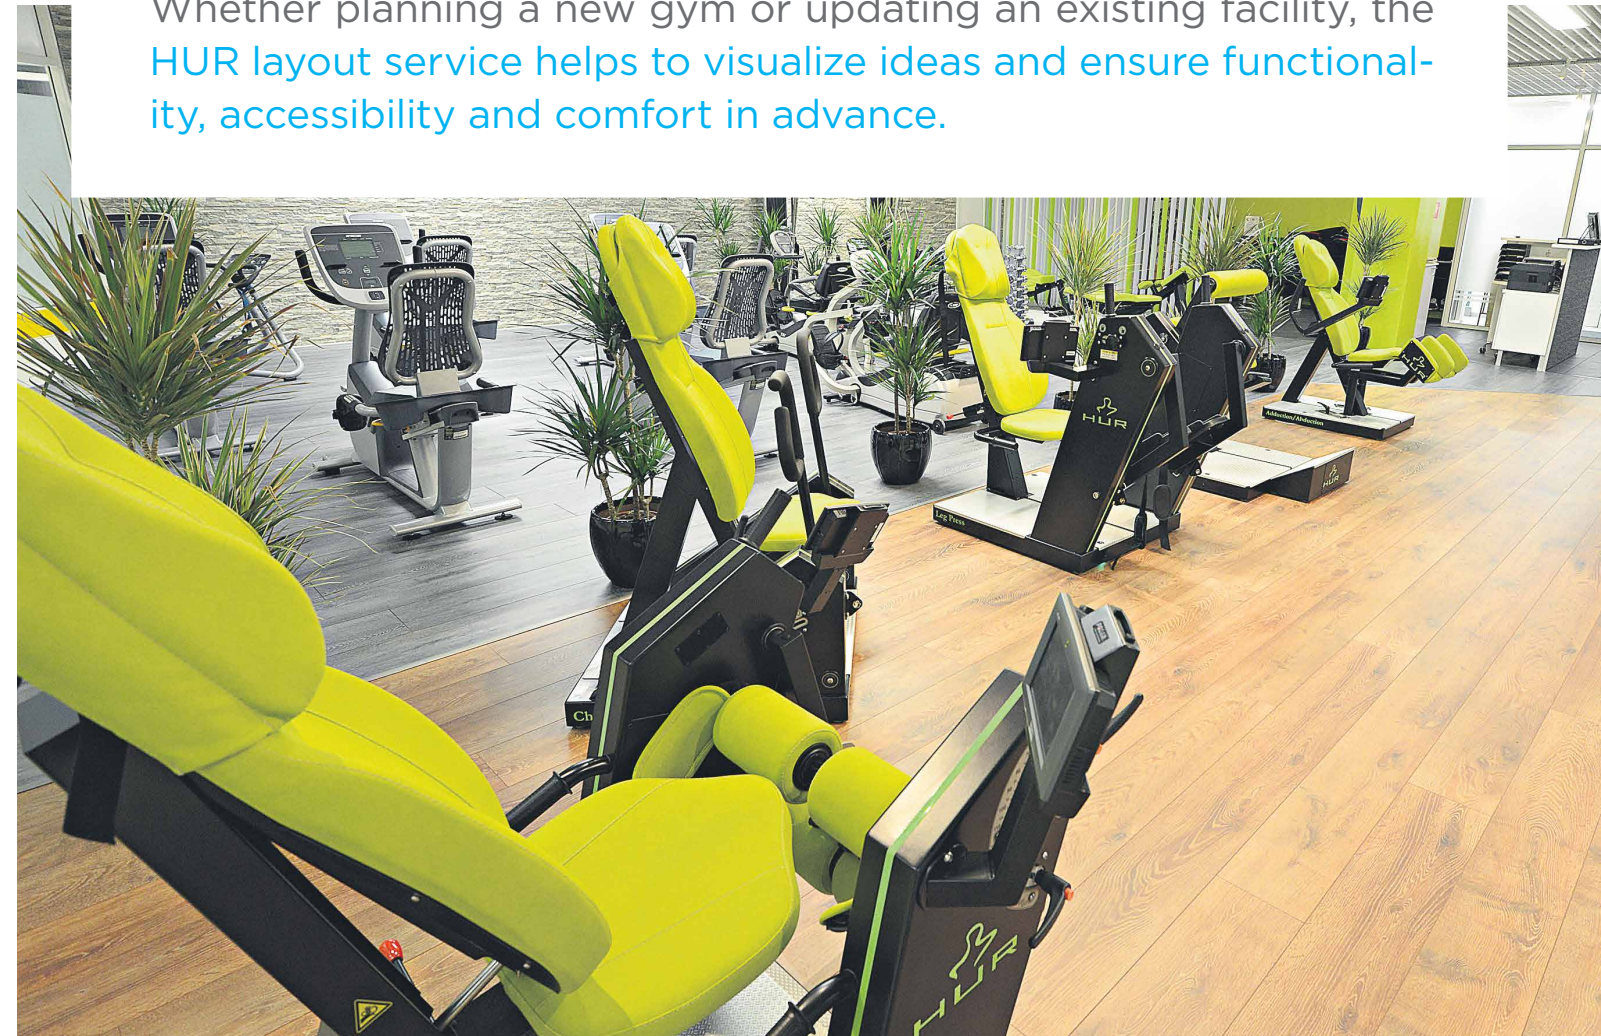

Dimensions

Width	Length	Height	Weight
63 cm	113 cm	148 cm	72 kg
24.72 in	44.56 in	58.11 in	159 lb

PEOPLE OF **DIFFERENT AGES AND ABILITIES** WORLDWIDE ARE #POWEREDBYHUR

Layout planning service

Whether planning a new gym or updating an existing facility, the **HUR layout service** helps to visualize ideas and ensure functionality, accessibility and comfort in advance.