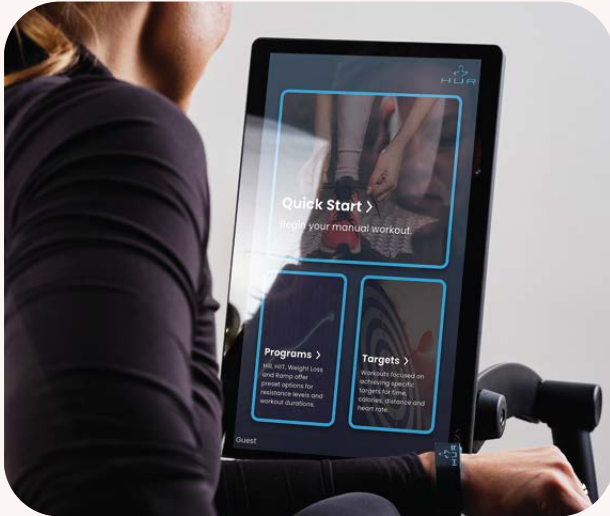

Quick Start

Jump straight into exercising with complete control of resistance and duration—perfect for flexible, spontaneous sessions.

Programs

Choose from preset workouts such as Hill, Ramp, HIIT, and Weight Loss, designed to keep every session effective and engaging.

Targets

Set individual goals for time, distance, calories, or heart rate, helping users stay motivated and track progress every step of the way.

Workouts
connected with
SmartTouch™
technology

Programs

Preset cardio programs—Hill, Ramp, HIIT, Weight Loss—offer users effective exercise options. Clear guidance and real-time feedback keep members engaged and confident, while automatic intensity control ensures every exercise session is purposeful.

Progress is tracked across all **SmartTouch™** devices, creating a connected, individualized experience for every user.

Hill

Conquer the Climb

Challenge your endurance with dynamic resistance that simulates real hills.