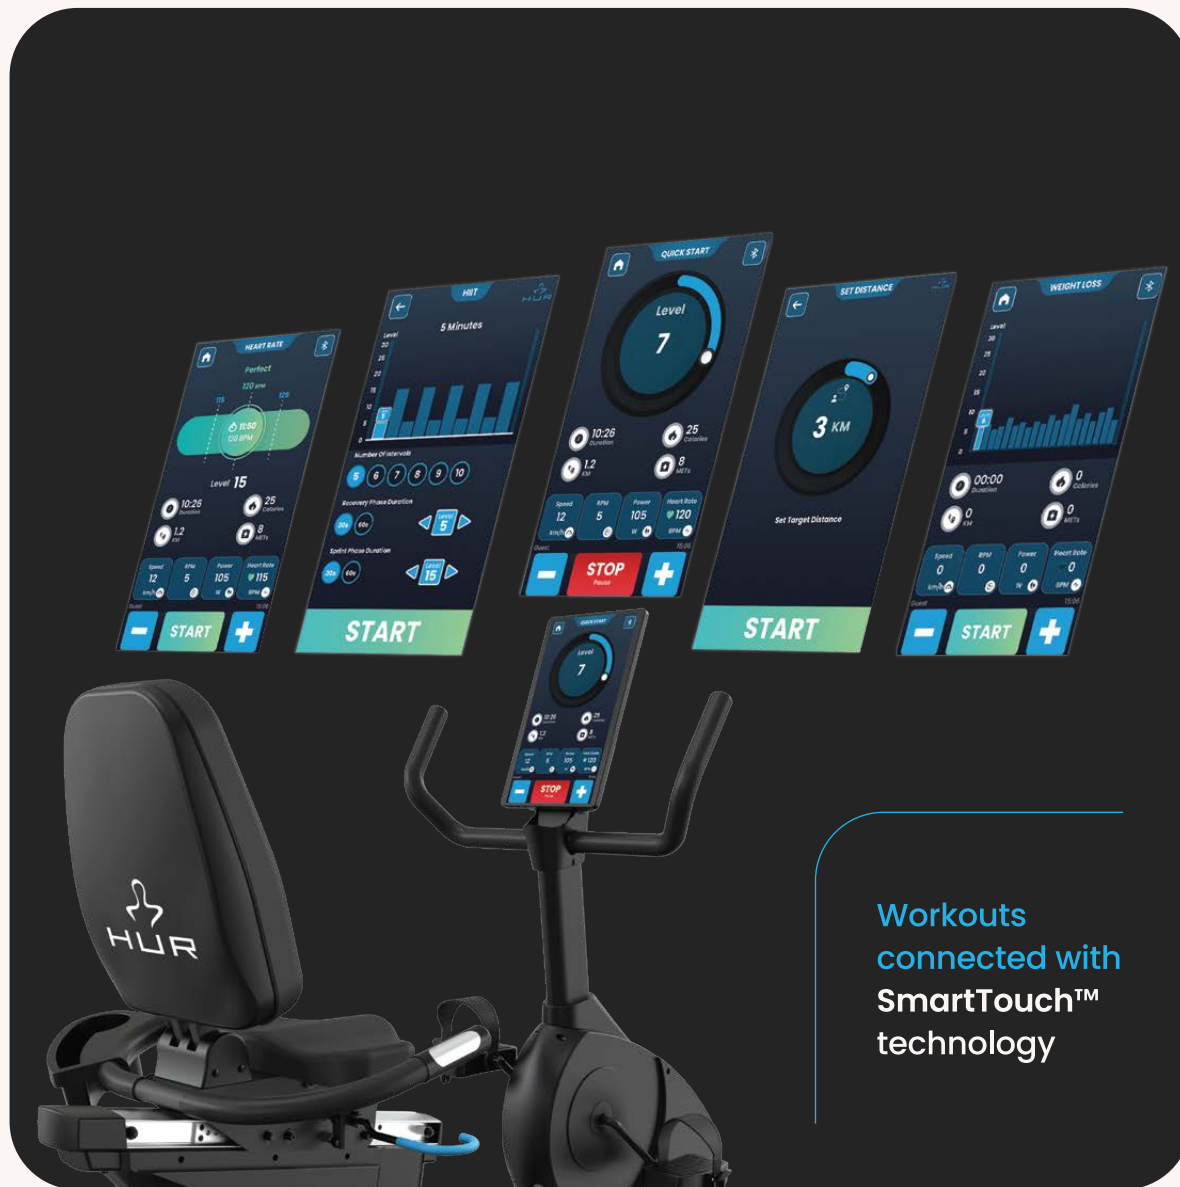

All cardio equipment is fully compatible with **HUR SmartTouch™** system. The equipment automatically connects to user profiles, tracks progress, and syncs workout data across multiple devices.

Engaging and individualized workouts

Targets

Set individual goals for time, distance, calories, or heart rate, helping users stay motivated and track progress every step of the way.

Workouts
connected with
SmartTouch™
technology

Programs

Preset cardio programs—Hill, Ramp, HIIT, Weight Loss—offer users effective exercise options. Clear guidance and real-time feedback keep members engaged and confident, while automatic intensity control ensures every exercise session is purposeful.

Progress is tracked across all **SmartTouch™** devices, creating a connected, individualized experience for every user.

Hill

Conquer the Climb

Challenge your endurance with dynamic resistance that simulates real hills.

Seat adjustment:	15 vertical settings
Resistance range:	1–30
Device weight:	63 kg 139 lbs
Approx. dimensions (L/W/H):	112 × 61 × 150 cm 44 × 24 × 59 in
SmartTouch connection and updates:	Via Wi-Fi or LAN
Console:	15,6 Touchscreen