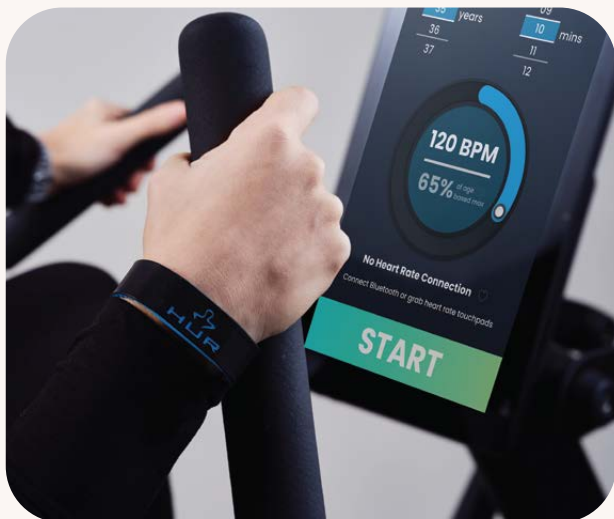

Progress is tracked across all **SmartTouch™** devices, creating a connected, individualized experience for every user.

Hill

Conquer the Climb

Challenge your endurance with dynamic resistance that simulates real hills.

Ramp

Rise with Control

Step up your exercise progressively, for a balanced, rewarding challenge.

HIIT

Push Your Limits

Alternate between high-intensity and recovery to achieve a challenging exercise time efficiently.

Weight Loss

Maintain Optimal Intensity

Build endurance and burn calories safely with a pre-set resistance curve designed to keep you in the fat-burning zone.

Targets

Users can customize their exercise experience with measurable targets: Time, Distance, Calories or Heart Rate. Real-time feedback keeps them engaged, while automatic progress tracking, synced across all **SmartTouch™** devices, ensures every session is clear, data-driven, and motivating.