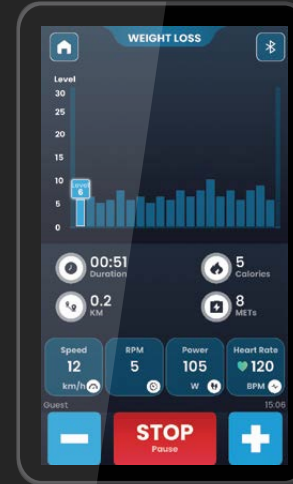

Progress is tracked across all **SmartTouch™** devices, creating a connected, individualized experience for every user.

Hill

Conquer the Climb

Challenge your endurance with dynamic resistance that simulates real hills.

Ramp

Rise with Control

Step up your exercise progressively, for a balanced, rewarding challenge.

HIIT

Push Your Limits

Alternate between high-intensity and recovery to achieve a challenging exercise time efficiently.

Weight Loss

Maintain Optimal Intensity

Build endurance and burn calories safely with a pre-set resistance curve designed to keep you in the fat-burning zone.

Targets

Users can customize their exercise experience with measurable targets: Time, Distance, Calories or Heart Rate. Real-time feedback keeps them engaged, while automatic progress tracking, synced across all **SmartTouch™** devices, ensures every session is clear, data-driven, and motivating.