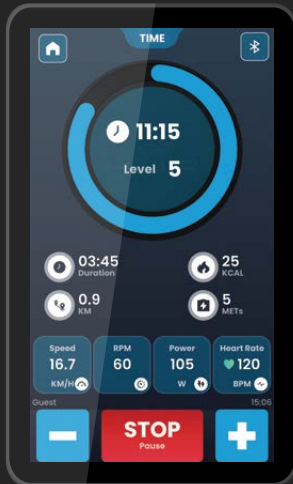

Progress is tracked across all **SmartTouch™** devices, creating a connected, individualized experience for every user.

Hill

Conquer the Climb

Challenge your endurance with dynamic resistance that simulates real hills.

Weight Loss

Maintain Optimal Intensity

Build endurance and burn calories safely with a pre-set resistance curve designed to keep you in the fat-burning zone.

Targets

Users can customize their exercise experience with measurable targets: Time, Distance, Calories or Heart Rate. Real-time feedback keeps them engaged, while automatic progress tracking, synced across all **SmartTouch™** devices, ensures every session is clear, data-driven, and motivating.

Distance

Go Further

Select your target distance and enjoy the journey. Every milestone brings you closer to a stronger version of yourself.

Heart Rate

Stay in the Zone

Exercise within the target heart rate zone of your choosing to achieve the results you desire.