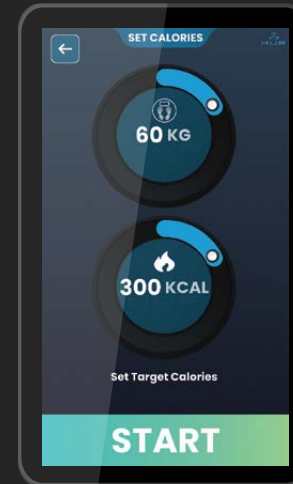

Weight Loss

Maintain Optimal Intensity

Build endurance and burn calories safely with a pre-set resistance curve designed to keep you in the fat-burning zone.

Targets

Users can customize their exercise experience with measurable targets: Time, Distance, Calories or Heart Rate. Real-time feedback keeps them engaged, while automatic progress tracking, synced across all **SmartTouch™** devices, ensures every session is clear, data-driven, and motivating.

Time

Take Your Time

Set your preferred exercise duration. Consistent sessions will help build lasting endurance.

Calories

Measure the Burn

Set your calorie target, work at your own pace, and track results with every session.