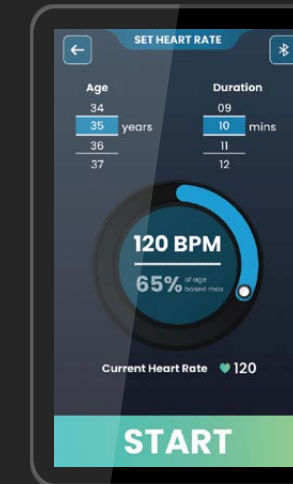

Weight Loss

Maintain Optimal Intensity

Build endurance and burn calories safely with a pre-set resistance curve designed to keep you in the fat-burning zone.

Targets

Users can customize their exercise experience with measurable targets: Time, Distance, Calories or Heart Rate. Real-time feedback keeps them engaged, while automatic progress tracking, synced across all **SmartTouch™** devices, ensures every session is clear, data-driven, and motivating.

Time

Take Your Time

Set your preferred exercise duration. Consistent sessions will help build lasting endurance.

Calories

Measure the Burn

Set your calorie target, work at your own pace, and track results with every session.

Distance

Go Further

Select your target distance and enjoy the journey. Every milestone brings you closer to a stronger version of yourself.

Heart Rate

Stay in the Zone

Exercise within the target heart rate zone of your choosing to achieve the results you desire.